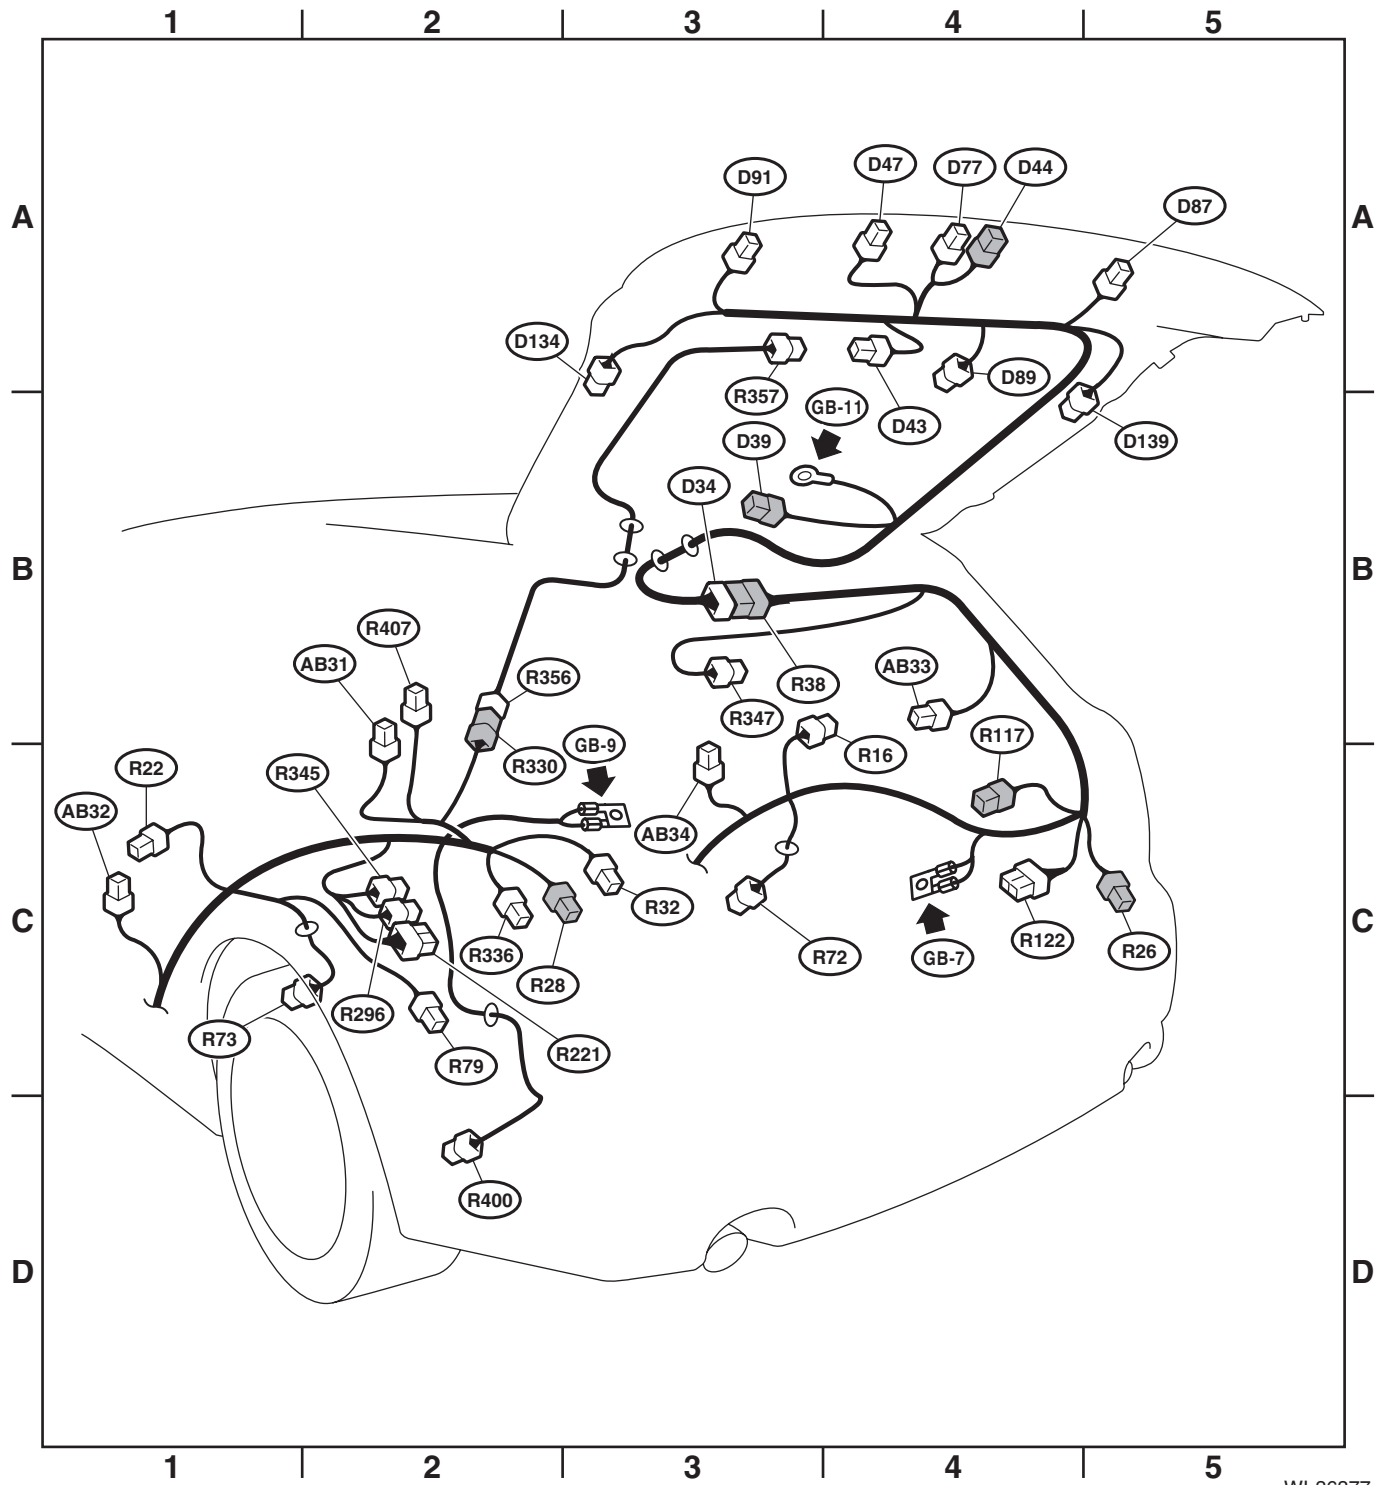

66.Rear Wiring Harness and Rear Gate Cord

A: LOCATION

Connector				Connecting to	
No.	Pole	Color	Area	No.	Description
R16	3	★	B-3		Rear door switch RH
R22	3	★	C-1		Rear door switch LH
R26	4	★	C-5		Rear combination light RH
R28	4	★	C-2		Rear combination light LH
R32	2	★	C-3		Rear accessory power supply socket (cargo room)
R38	16	★	B-3	D34	Rear gate cord
R72	2	Light gray	C-3		Rear ABS wheel speed sensor RH
R73	2	Light gray	C-2		Rear ABS wheel speed sensor LH
R79	8	★	C-2		Trailer connector
R117	4	★	C-4		Woofer
R122	10	★	C-4		Fuel pump CM
R221	12	★	C-2		TPMS & keyless entry CM (with TPMS) (without push button start)
R296	5	★	C-2		Receiver
R330	4	★	B-2	R356	Rear gate cord (rearview camera)
R336	4	★	C-2		J/C
R345	8	★	C-2		Keyless entry CM (without TPMS)
R347	3	★	B-3		Luggage room light
R356	4	★	B-2	R330	Rear wiring harness
R357	6	★	A-3		Rearview camera
R400	8	Gray	D-2		ELCM
R407	1	★	B-2		Antenna amplifier

★ : White or natural color

Connector				Connecting to	
No.	Pole	Color	Area	No.	Description
D34	16	★	B-3	R38	Rear wiring harness
D39	2	★	B-3		High-mounted stop light
D43	4	★	A-4		Rear wiper motor
D44	2	★	A-4		License plate light
D47	4	★	A-4		Rear gate lock actuator & latch switch
D77	6	★	A-4		Rear lock button & rear gate opener button & keyless access exterior antenna (rear)
D87	2	★	A-5		Rear finisher light RH (back-up light)
D89	2	★	A-4		Rear defogger
D91	2	★	A-3		Rear finisher light LH (back-up light)
D134	2	★	A-3		Rear finisher light LH (tail light)
D139	2	★	B-5		Rear finisher light RH (tail light)

★ : White or natural color

Connector				Connecting to	
No.	Pole	Color	Area	No.	Description
AB31	2	Black	C-2		Curtain airbag module LH
AB32	4	Yellow	C-1		Curtain airbag sensor LH
AB33	2	Black	B-4		Curtain airbag module RH
AB34	4	Yellow	C-3		Curtain airbag sensor RH

Rear Wiring Harness and Rear Gate Cord

WIRING SYSTEM

WI-36377